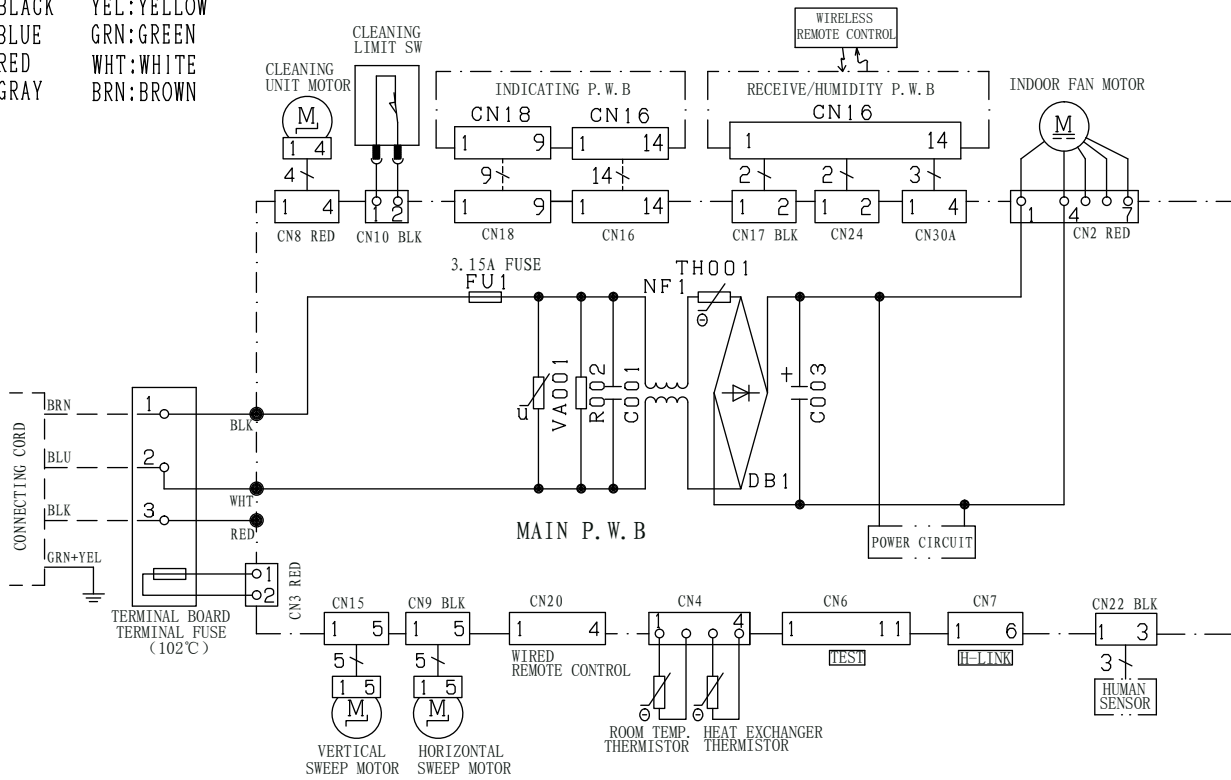

# WIRING DIAGRAM

BLK:BLACK    YEL:YELLOW  
 BLU:BLUE    GRN:GREEN  
 RED:RED    WHT:WHITE  
 GRY:GRAY    BRN:BROWN

<p><b>CAUTION!</b> HIGH VOLTAGE</p>	<p>TURN OFF THE POWER SOURCE DURING THE SERVICE WORK.</p>
---	---

\*SOME CONNECTOR MAY NOT BE INSTALLED.  
PLEASE ACCORDING TO THE SPECIFIC OF  
ACTUAL MODELS