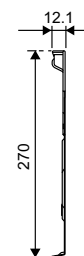

Abmessungen CS-(X)Z20/25/35/42ZKEW(-H)

<Top View>

<Side View>

<Front View>

<Side View>

<Bottom View>

<Remote Control>

<Rear View>

<Remote Control Holder>

Relative position between the indoor unit and the installation plate <Front View>

Unit: mm