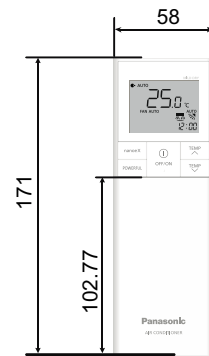

Abmessungen CS-(X)Z20/25/35/42ZKEW(-H)

<Top View>

<Side View>

<Front View>

<Side View>

<Bottom View>

<Remote Control>

<Rear View>

<Remote Control Holder>

Relative position between the indoor unit and the installation plate <Front View>

Unit: mm