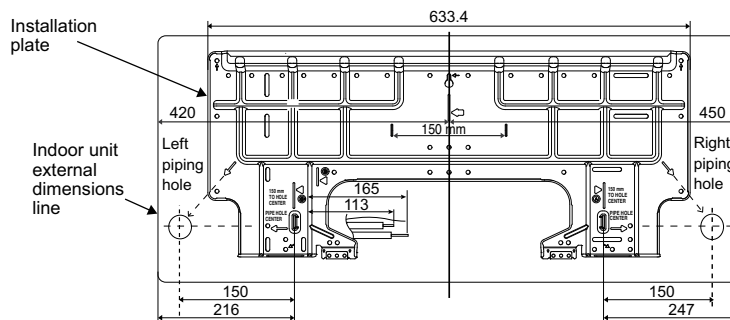

Abmessungen CS-(X)Z20/25/35/42ZKEW(-H)

<Top View>

<Side View>

<Front View>

<Side View>

<Bottom View>

<Remote Control>

<Rear View>

<Remote Control Holder>

Relative position between the indoor unit and the installation plate <Front View>

Unit: mm