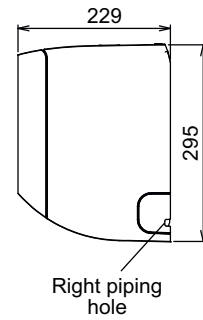

Abmessungen CS-(X)Z20/25/35/42ZKEW(-H)

<Top View>

<Side View>

<Front View>

<Side View>

<Bottom View>

<Remote Control>

<Rear View>

<Remote Control Holder>

Relative position between the indoor unit and the installation plate <Front View>

Unit: mm