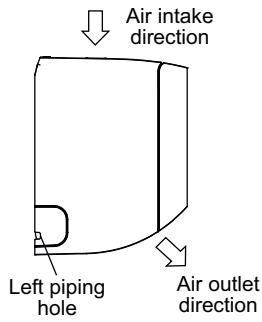

Abmessungen CS-(X)Z20/25/35/42ZKEW(-H)

<Top View>

<Side View>

<Front View>

<Side View>

<Bottom View>

<Remote Control>

<Rear View>

<Remote Control Holder>

Relative position between the indoor unit and the installation plate <Front View>

Unit: mm