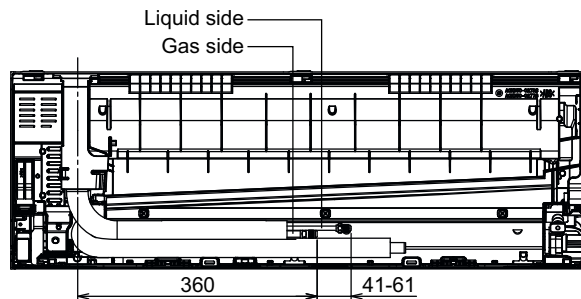

Abmessungen CS-(X)Z20/25/35/42ZKEW(-H)

<Top View>

<Side View>

<Front View>

<Side View>

<Bottom View>

<Remote Control>

<Rear View>

<Remote Control Holder>

Relative position between the indoor unit and the installation plate <Front View>

Unit: mm