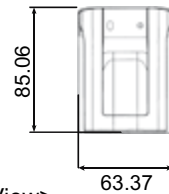

Abmessungen CS-(X)Z20/25/35/42ZKEW(-H)

<Top View>

<Side View>

<Front View>

<Side View>

<Bottom View>

<Remote Control>

<Rear View>

<Remote Control Holder>

Relative position between the indoor unit and the installation plate <Front View>

Unit: mm