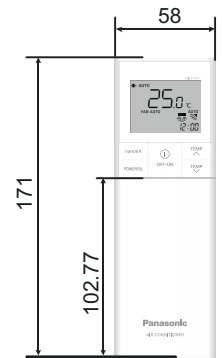

Abmessungen CS-Z50/71ZKEW

<Top View>

<Side View>

<Front View>

<Side View>

<Bottom View>

<Remote Control>

<Rear View>

<Remote Control Holder>

Relative position between the indoor unit and the installation plate <Front View>

Unit: mm