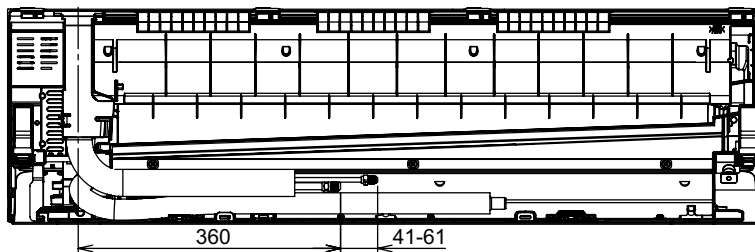

Abmessungen CS-Z50/71ZKEW

<Top View>

<Side View>

<Front View>

<Side View>

<Bottom View>

<Remote Control>

<Rear View>

<Remote Control Holder>

Relative position between the indoor unit and the installation plate <Front View>

Unit: mm