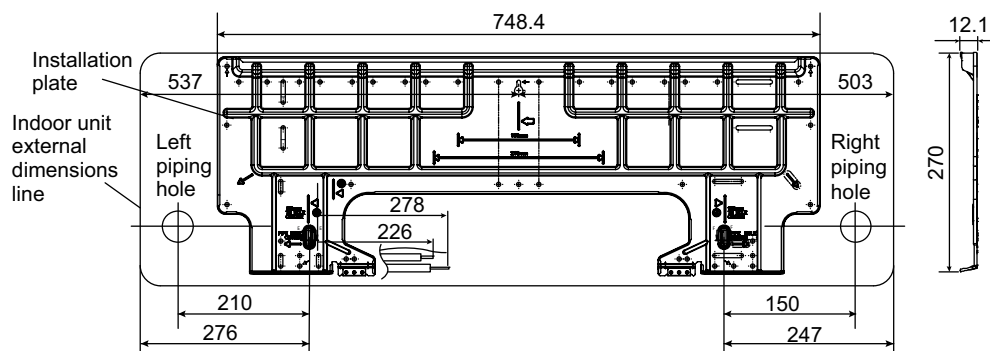

Abmessungen CS-Z50/71ZKEW

<Top View>

<Side View>

<Front View>

<Side View>

<Bottom View>

<Remote Control>

<Rear View>

<Remote Control Holder>

Relative position between the indoor unit and the installation plate <Front View>

Unit: mm