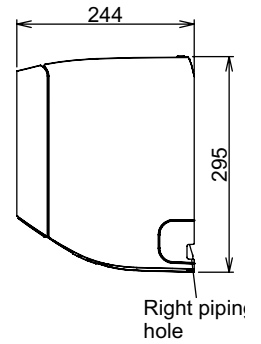

Abmessungen CS-Z50/71ZKEW

<Top View>

<Side View>

<Front View>

<Side View>

<Bottom View>

<Remote Control>

<Rear View>

<Remote Control Holder>

Relative position between the indoor unit and the installation plate <Front View>

Unit: mm