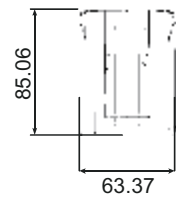

Abmessungen CS-Z50/71ZKEW

<Top View>

<Side View>

<Front View>

<Side View>

<Bottom View>

<Remote Control>

<Rear View>

<Remote Control Holder>

Relative position between the indoor unit and the installation plate <Front View>

Unit: mm